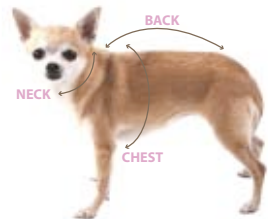

CARINA LACE DRESS
ONC-1008

KNITTED RUFFLE DRESS
ONS-0010 P/G (PINK OR GREEN)

PARIS DRESS
ONC-0022

CLASSIC TUNIC
ONC-1006

PEPPERMINT PIXIE HAND-SMOKED DRESS
ONC-0026

ANGELICA HAND-SMOKED DRESS
ONC-0027

clothing size chart

	back	chest	neck	weight
XXS	6-8"	8-10"	6-8"	3.5 lbs. or less
XS	8-10"	10-14"	8-10"	3-6 lbs.
S	10-12"	14-17"	10-12"	6-10 lbs.
M	12-14"	17-20"	12-14"	10-15 lbs.
L	14-16"	20-23"	14-16"	15-20 lbs.

pet model photography and catalog design © Lisa Kruss | petphotos.com