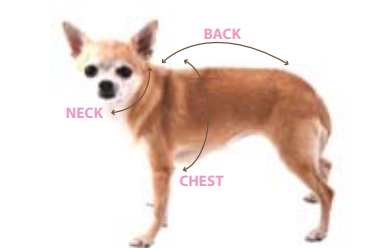

DIAMANT COAT
ONC-1010

FLORAL APPLIQUÉ QUILTED COAT
ONC-1005

clothing size chart

	back	chest	neck	weight
XXS	6-8"	8-10"	6-8"	3.5 lbs. or less
XS	8-10"	10-14"	8-10"	3-6 lbs.
S	10-12"	14-17"	10-12"	6-10 lbs.
M	12-14"	17-20"	12-14"	10-15 lbs.
L	14-16"	20-23"	14-16"	15-20 lbs.